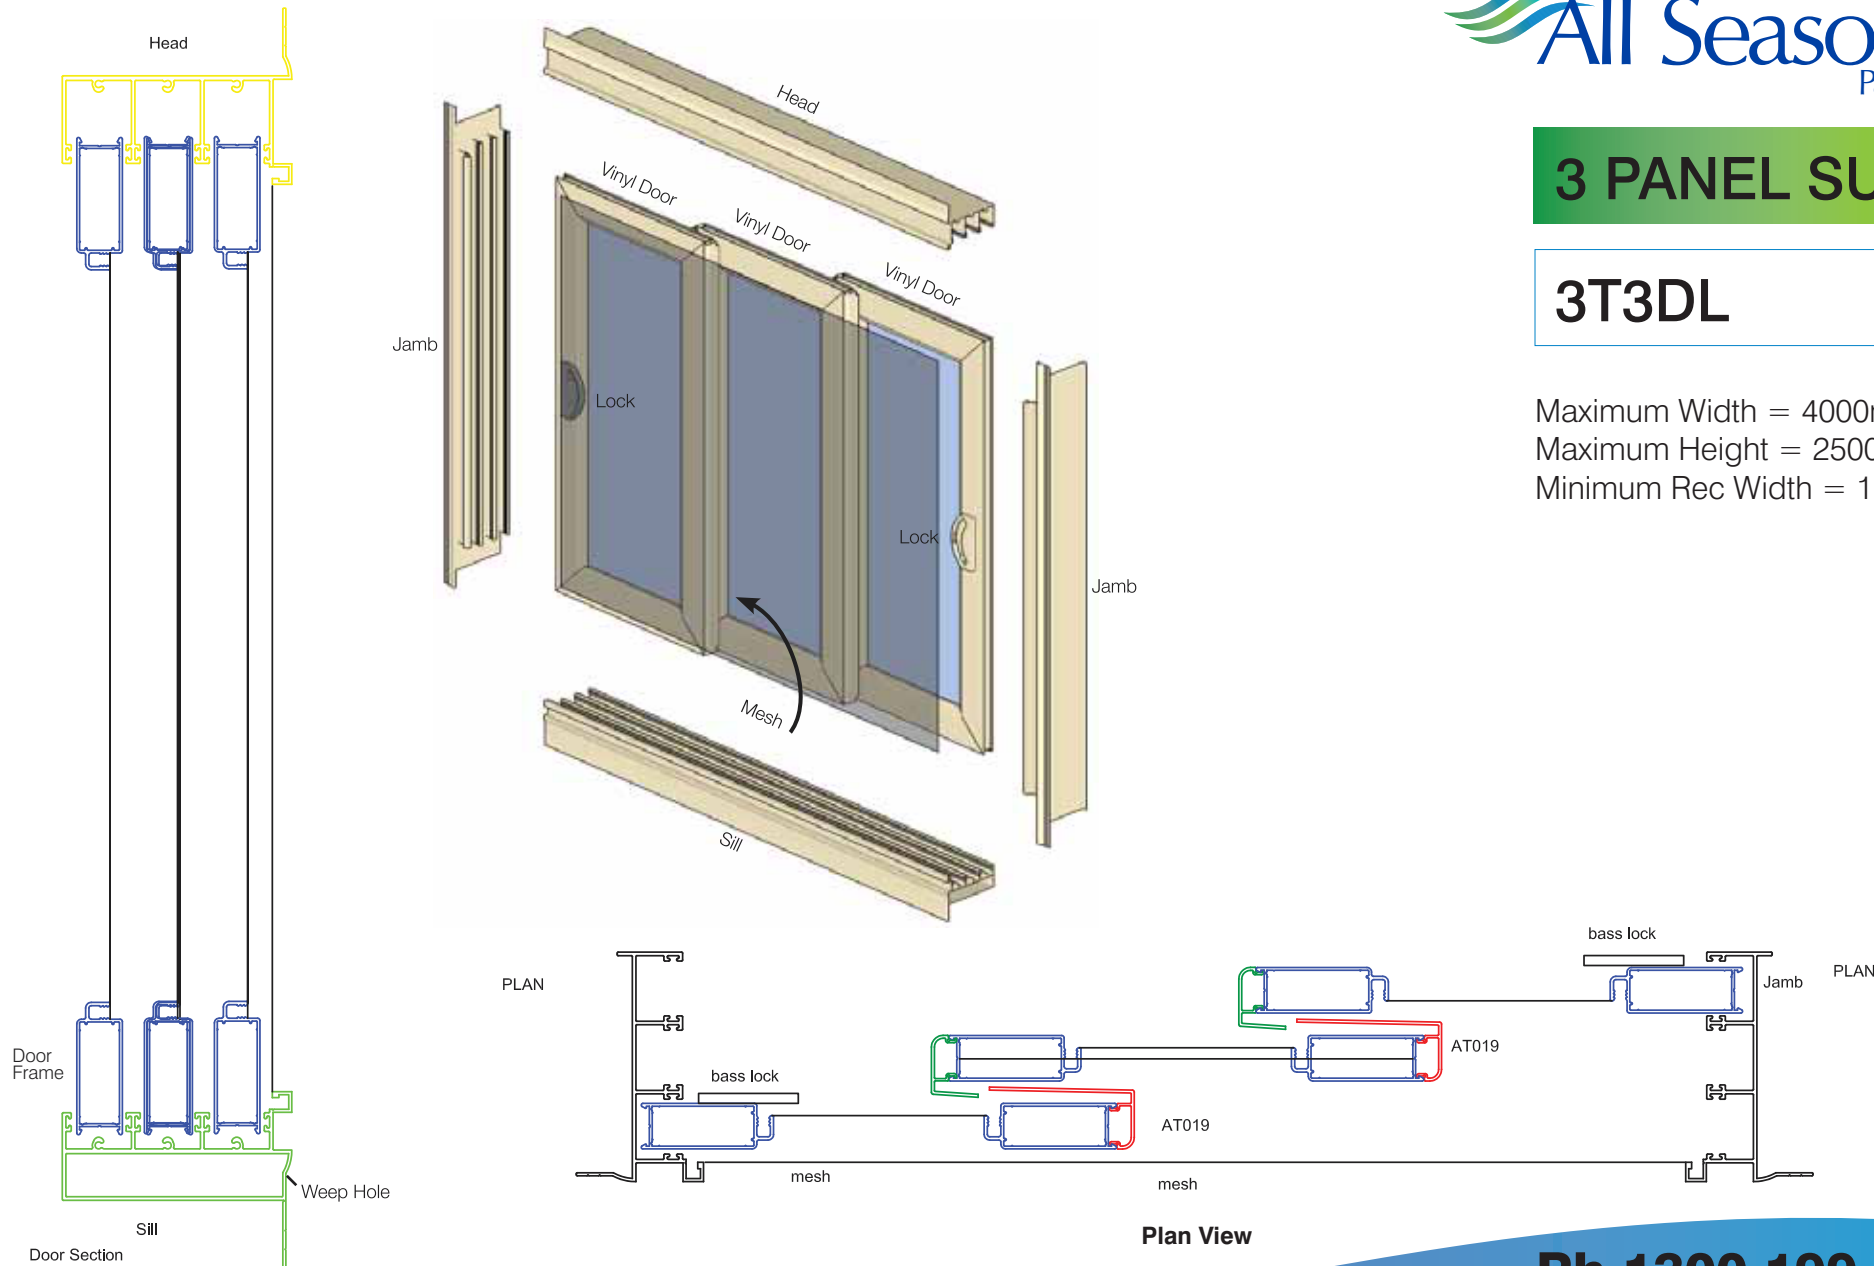

3 PANEL SUITE

3T3DL

Maximum Width = 4000mm
Maximum Height = 2500mm
Minimum Rec Width = 1800mm

Section View

Plan View

Ph 1300 199 585

Fax 02 6681 1180

E: info@allseasonspanels.com.au