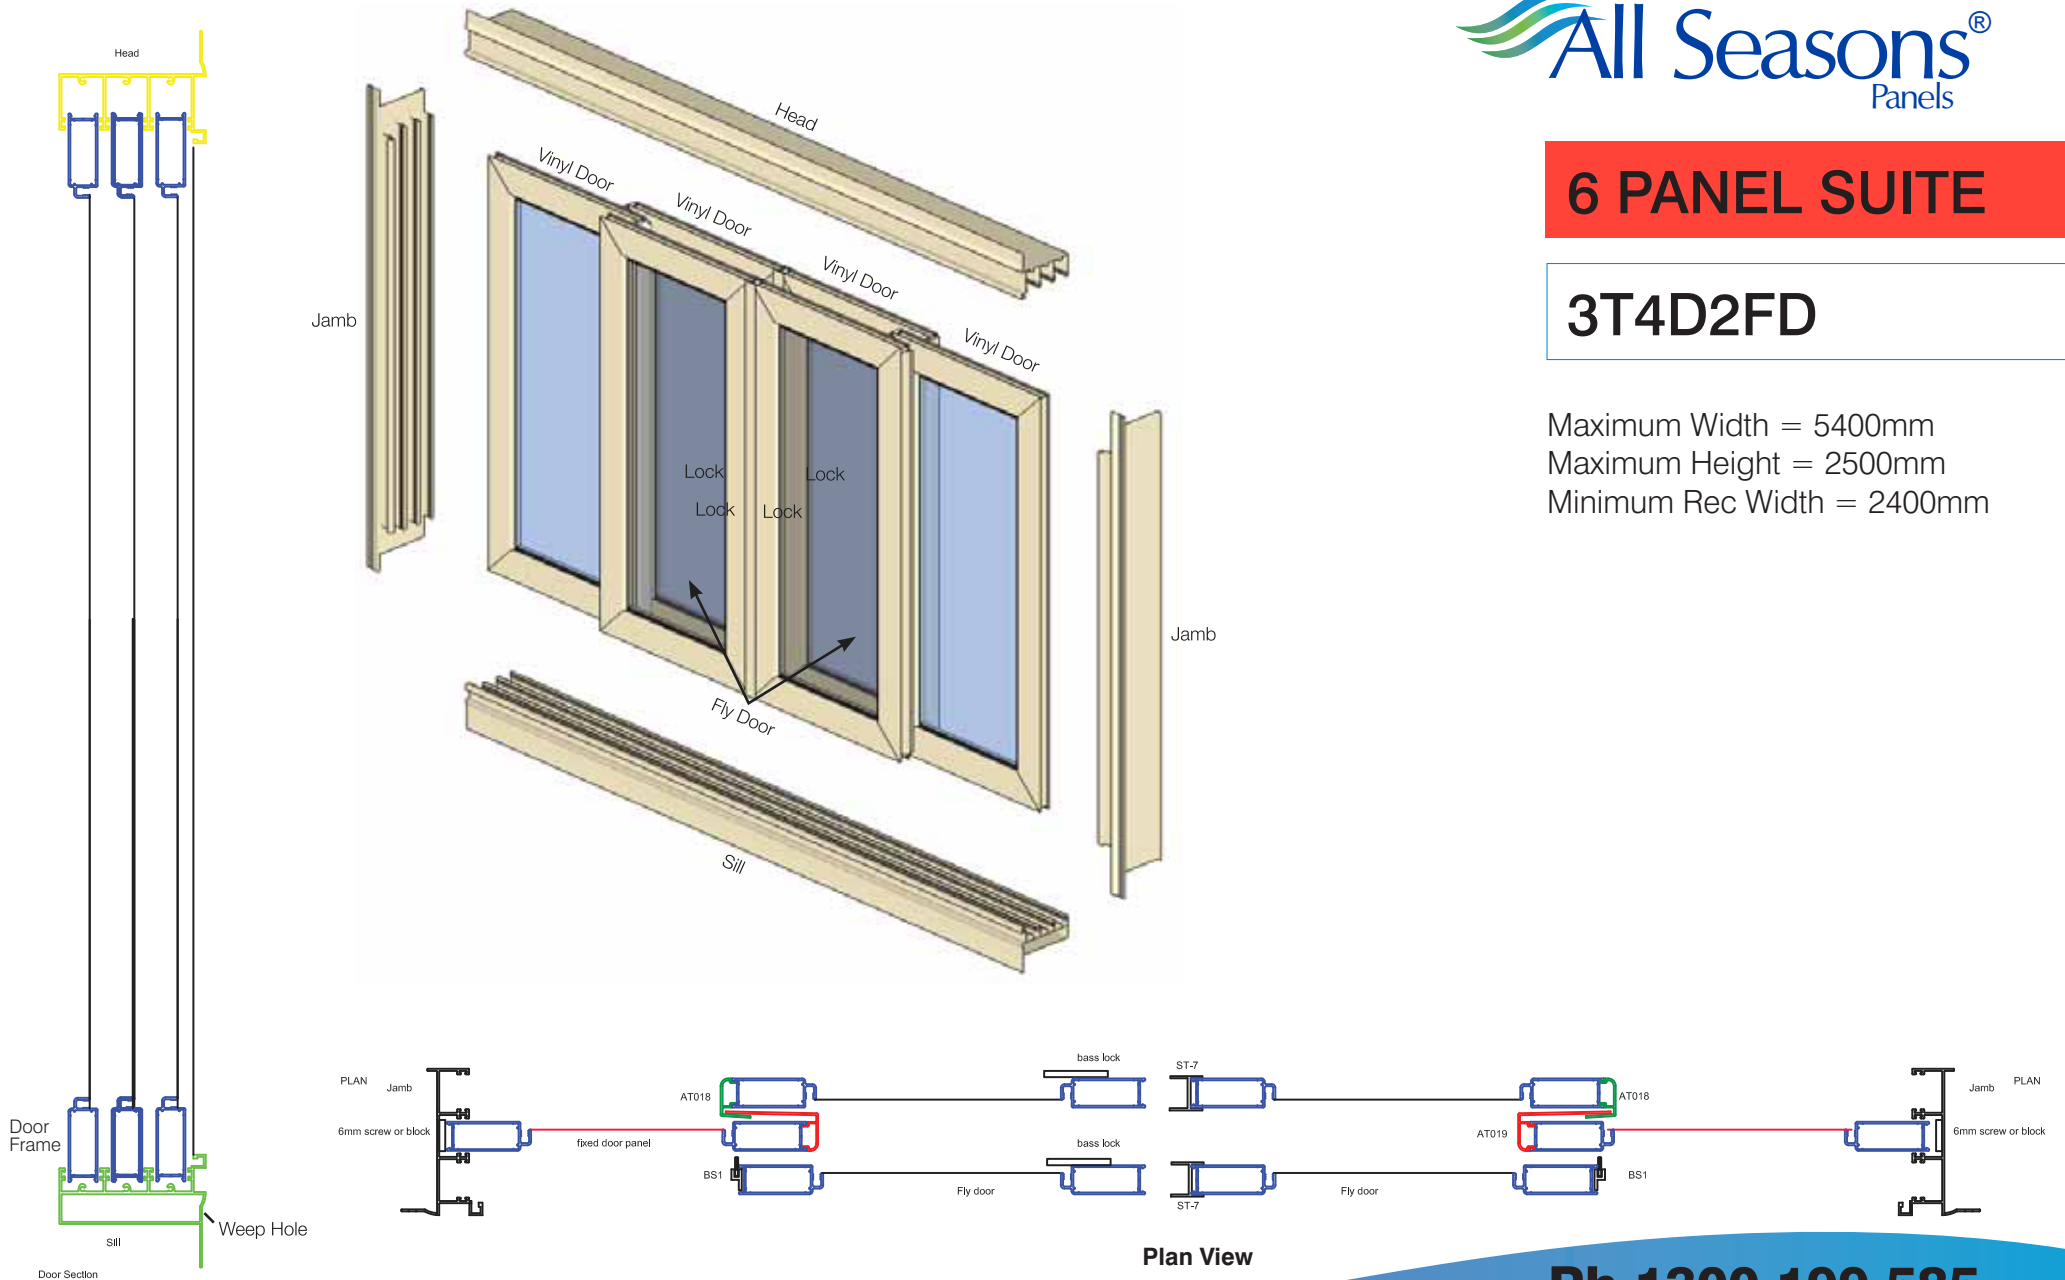

6 PANEL SUITE

3T4D2FD

Maximum Width = 5400mm
Maximum Height = 2500mm
Minimum Rec Width = 2400mm

Section View

Plan View

Ph 1300 199 585

Fax 02 6681 1180

E: info@allseasonspanels.com.au